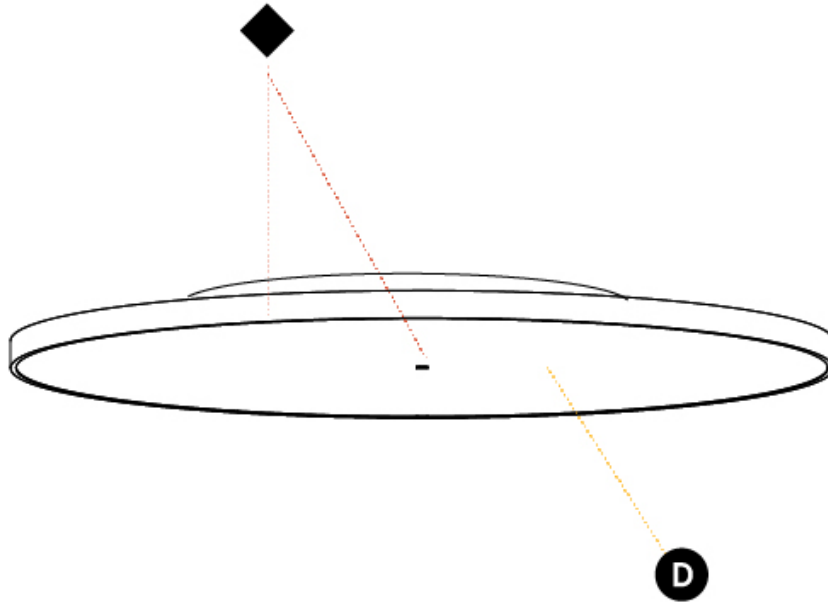

A3D094-

PROJECT

TYPE

SPECIFIER

QUANTITY

DATE

SIGN DIVA COLOR FINISH CHART

PROJECT
TYPE
SPECIFIER
QUANTITY
DATE