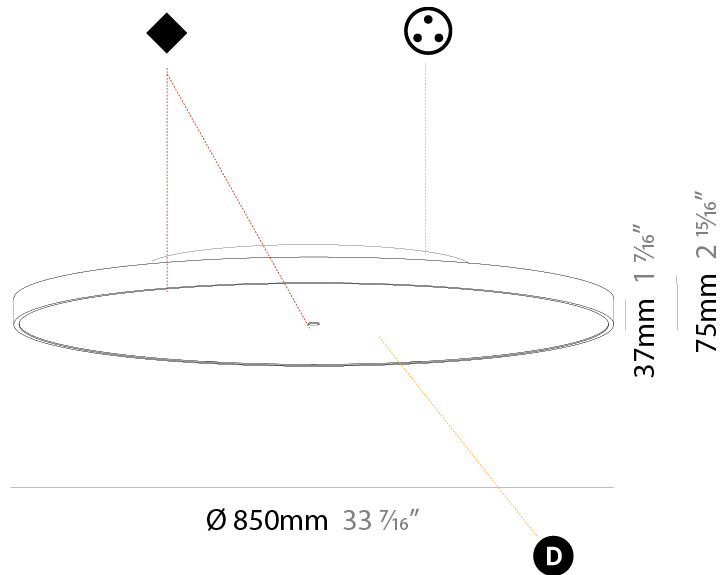

GENERAL

Series: Sign Diva
Subseries: Sign Diva
Brand: Prolicht
Division: Architectural
Mounting Type: Surface
Mounting Location: Ceiling
Subcategory: Ambient

PHYSICAL

Shape: Round
Diameter (mm): 850
Diameter (in): 33 7/16
Height (mm): 75
Height (in): 2 15/16
Light Distribution: Direct / Indirect
Weight (kg): 12.906
Weight (lbs): 28.453
Diffuser: Direct - PMMA - Opal/Micro-Prism/Sparkling Secret/Vintage Industrial with Shine Ring / Indirect - White/Yellow/Orange/Red/Blue/Green
Fixture Finish: SSR / BKV / CWI / CRY / HAB / UFT / ITA / RUA / FTG / MYG / LOD / PUS / FRO / FUP / KIA / POP / BLS / SPG / MEY / GOH / GUM / CHC / COM / ABZ / JAG / OBR / MOS / ROR
Fixture Material: Extruded Aluminum / Steel

ELECTRICAL

Lamp Type: LED (Zhaga Standard)
Input Wattage (W): 96.8
Total Output Wattage (W): 76.8
Dimming: Tri-Mode (Non-Dimming and Phase Dimming (120Vac only) and 0-10V Dimming)
Driver Included: Yes
Driver Location: Integrated
Driver Type: Constant Current - Universal
Driver Class: Class 2
Input Voltage (V): 120 - 277
Constant Current (MA): 600

LED

Color Temperature (°K): 3000 / 3500 / 4000
Max. Delivered Lumen (lm): 11160 / 11388 / 11620
CRI: >90 CRI
Lamp Life (hrs): 50000

OPTICAL

RATINGS AND CERTIFICATIONS

Certified By: Certified for North American Standards
IP rating: IP20