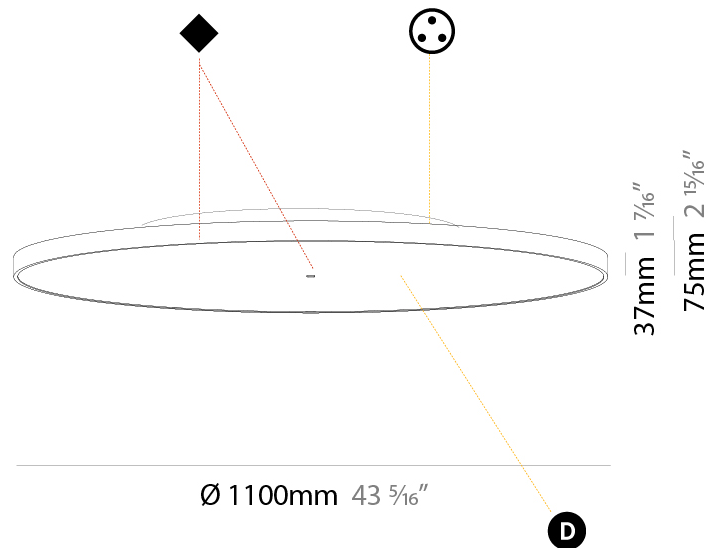

GENERAL

Series: Sign Diva
Subseries: Sign Diva
Brand: Prolicht
Division: Architectural
Mounting Type: Surface
Mounting Location: Ceiling
Subcategory: Ambient

PHYSICAL

Shape: Round
Diameter (mm): 1100
Diameter (in): 43 ⁵/₁₆
Height (mm): 75
Height (in): 2 ¹⁵/₁₆
Light Distribution: Direct / Indirect
Weight (kg): 18.39
Weight (lbs): 40.54
Diffuser: Direct - PMMA - Opal/Micro-Prism/Sparkling Secret/Vintage Industrial with Shine Ring / Indirect - White/Yellow/Orange/Red/Blue/Green
Fixture Finish: SSR / BKV / CWI / CRY / HAB / UFT / ITA / RUA / FTG / MYG / LOD / PUS / FRO / FUP / KIA / POP / BLS / SPG / MEY / GOH / GUM / CHC / COM / ABZ / JAG / OBR / MOS / ROR
Fixture Material: Extruded Aluminum / Steel

ELECTRICAL

Lamp Type: LED (Zhaga Standard)
Input Wattage (W): 169.4
Total Output Wattage (W): 134
Dimming: Tri-Mode (Non-Dimming and Phase Dimming (120Vac only) and 0-10V Dimming)
Driver Included: Yes
Driver Location: Integrated
Driver Type: Constant Current - Universal
Driver Class: Class 2
Input Voltage (V): 120 - 277
Constant Current (MA): 600

LED

Color Temperature (*K): 3000 / 3500 / 4000
Max. Delivered Lumen (lm): 19520 / 19933 / 20340
CRI: >90 CRI
Lamp Life (hrs): 50000

OPTICAL

RATINGS AND CERTIFICATIONS

Certified By: Certified for North American Standards
IP rating: IP20